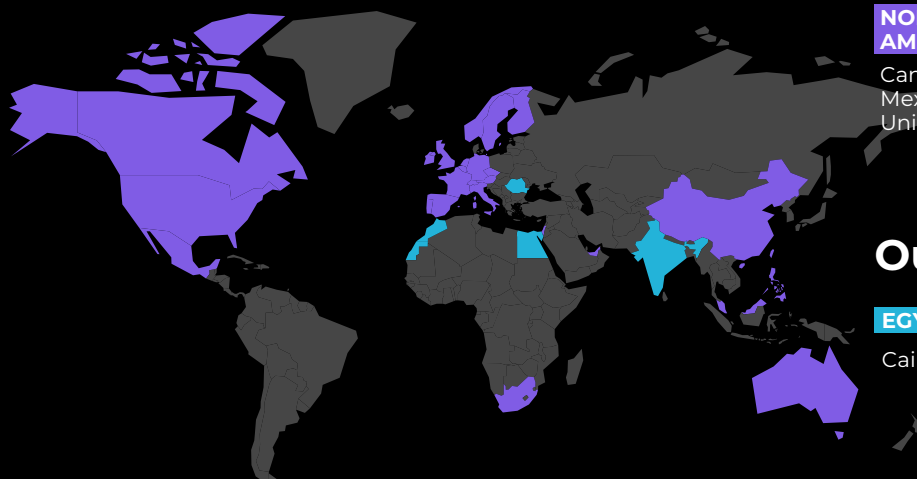

As a responsible and diverse organisation, Expleo is committed to doing business with integrity and working towards a more sustainable and secure society.

Strategically positioned to build value

Our global footprint 30 countries

EUROPE

Austria
Belgium
Czech Republic
Finland
France
Germany

Ireland
Italy
Netherlands
Norway
Portugal
Romania

Spain
Sweden
Switzerland
United Kingdom

NORTH AMERICA

Canada
Mexico
United States

ASIA

China
India
Israel
Malaysia
Philippines
Singapore
UAE

AFRICA

Egypt
Morocco
South Africa

OCEANIA

Australia

Our 10 excellence centres

EGYPT

Cairo

INDIA

Bangalore
Chennai (2)
Coimbatore
Mumbai
Pune

MOROCCO

Tangier

ROMANIA

Bucharest
Iasi

We fast-track innovation through each step of your value chain

Leveraging our deep knowledge of your sector

For further information, or if you have any other questions, please write an email to info@expleogroup.com