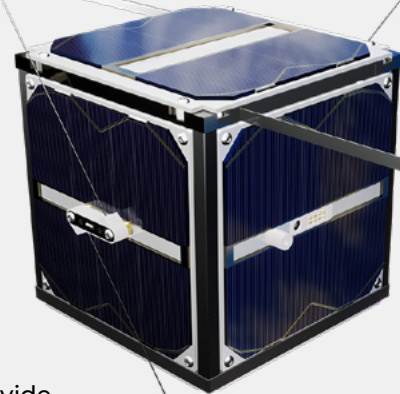

Accelerate technological innovation
at small scale to assess technical issues, products and services

Scale innovations into commercial contracts
to turn your innovations into revenue

Attract government and private funding
with access to our expertise and investment networks

Do you have a business demand that might benefit from space technology?
Or even have a new concept, inspired by space technology, which needs funding?

Get in touch today to find out how we can help.

Our work so far...

Fast-track innovation in space

Bringing together a team of engineers driven by space ventures was key to building Expleo's newSpace capability. Expleo developed a team capable of handling a nanosatellite payload design and production. Now being familiar with traditional space standards as well as newSpace philosophy, we are now targeting timescales of months from idea to launch of payloads.

The idea behind these developments and key partnerships is to provide enhanced benefits to our customers when delivering our expertise in engineering services throughout industries. Having customers in many different fields allows our engineers to have cross-fertilisation at the center of our processes. For instance, we use our knowledge on industrialisation in the automotive and manufacturing sectors to provide a relevant approach towards a newSpace Agile Factory that will speed up the access to space.

Engineering the next space era

From satellite design to space data management, through next-gen ground systems equipment, Expleo develops and tests new products and services that are scalable, smarter and more sustainable. With our partners, we bring the wonders of space to the world, connecting the possibilities of space with life on Earth.

Expleo can help you across the lifecycle:

- Satellite payload and satellite application
- Launching activities
- Enabling complex system interoperability

Think bold, act reliable
expleo.com

(expleo)